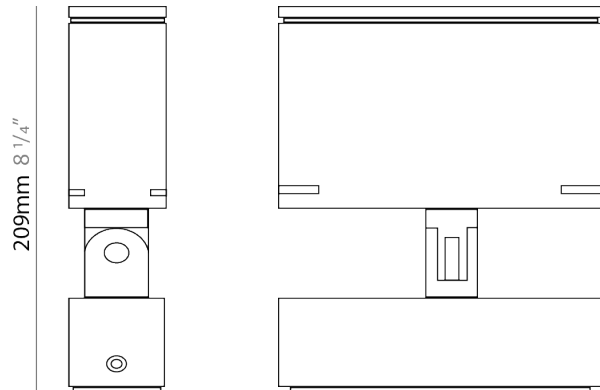

70mm 2 ³/₄"

220mm 8 ¹¹/₁₆"