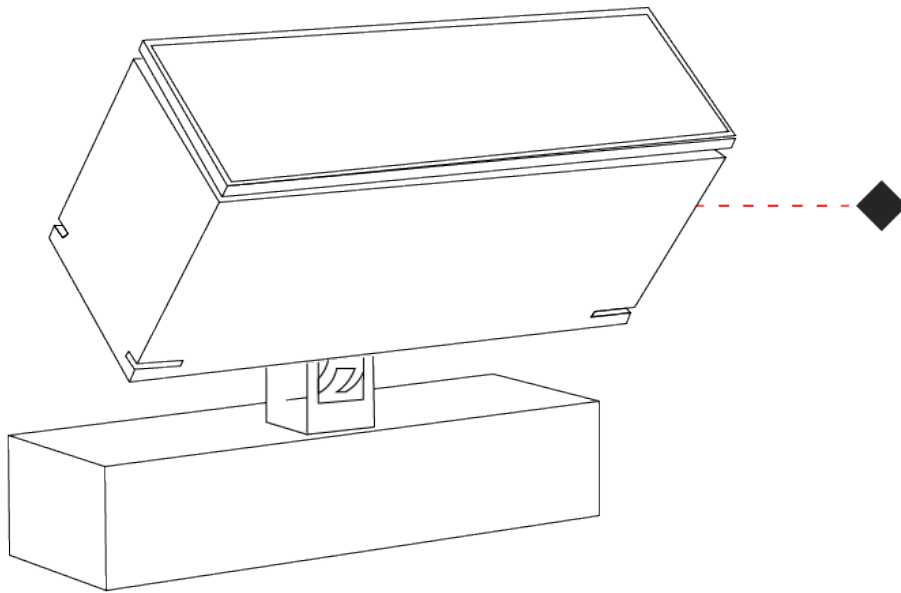

TARGET SURFACE

E9F320-

PROJECT	_____
TYPE	_____
SPECIFIER	_____
QUANTITY	_____
DATE	_____