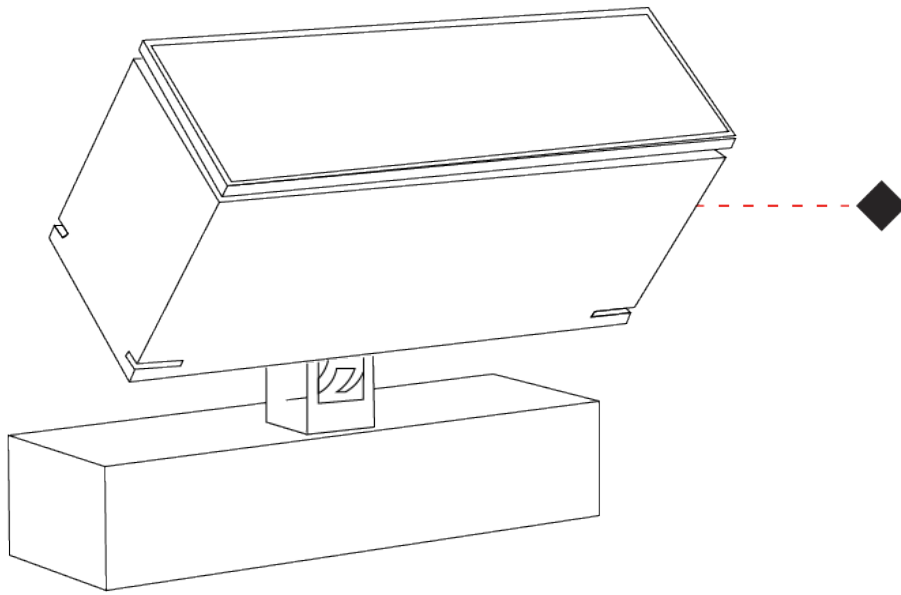

TARGET SURFACE

E9F234-

PROJECT	_____
TYPE	_____
SPECIFIER	_____
QUANTITY	_____
DATE	_____

E